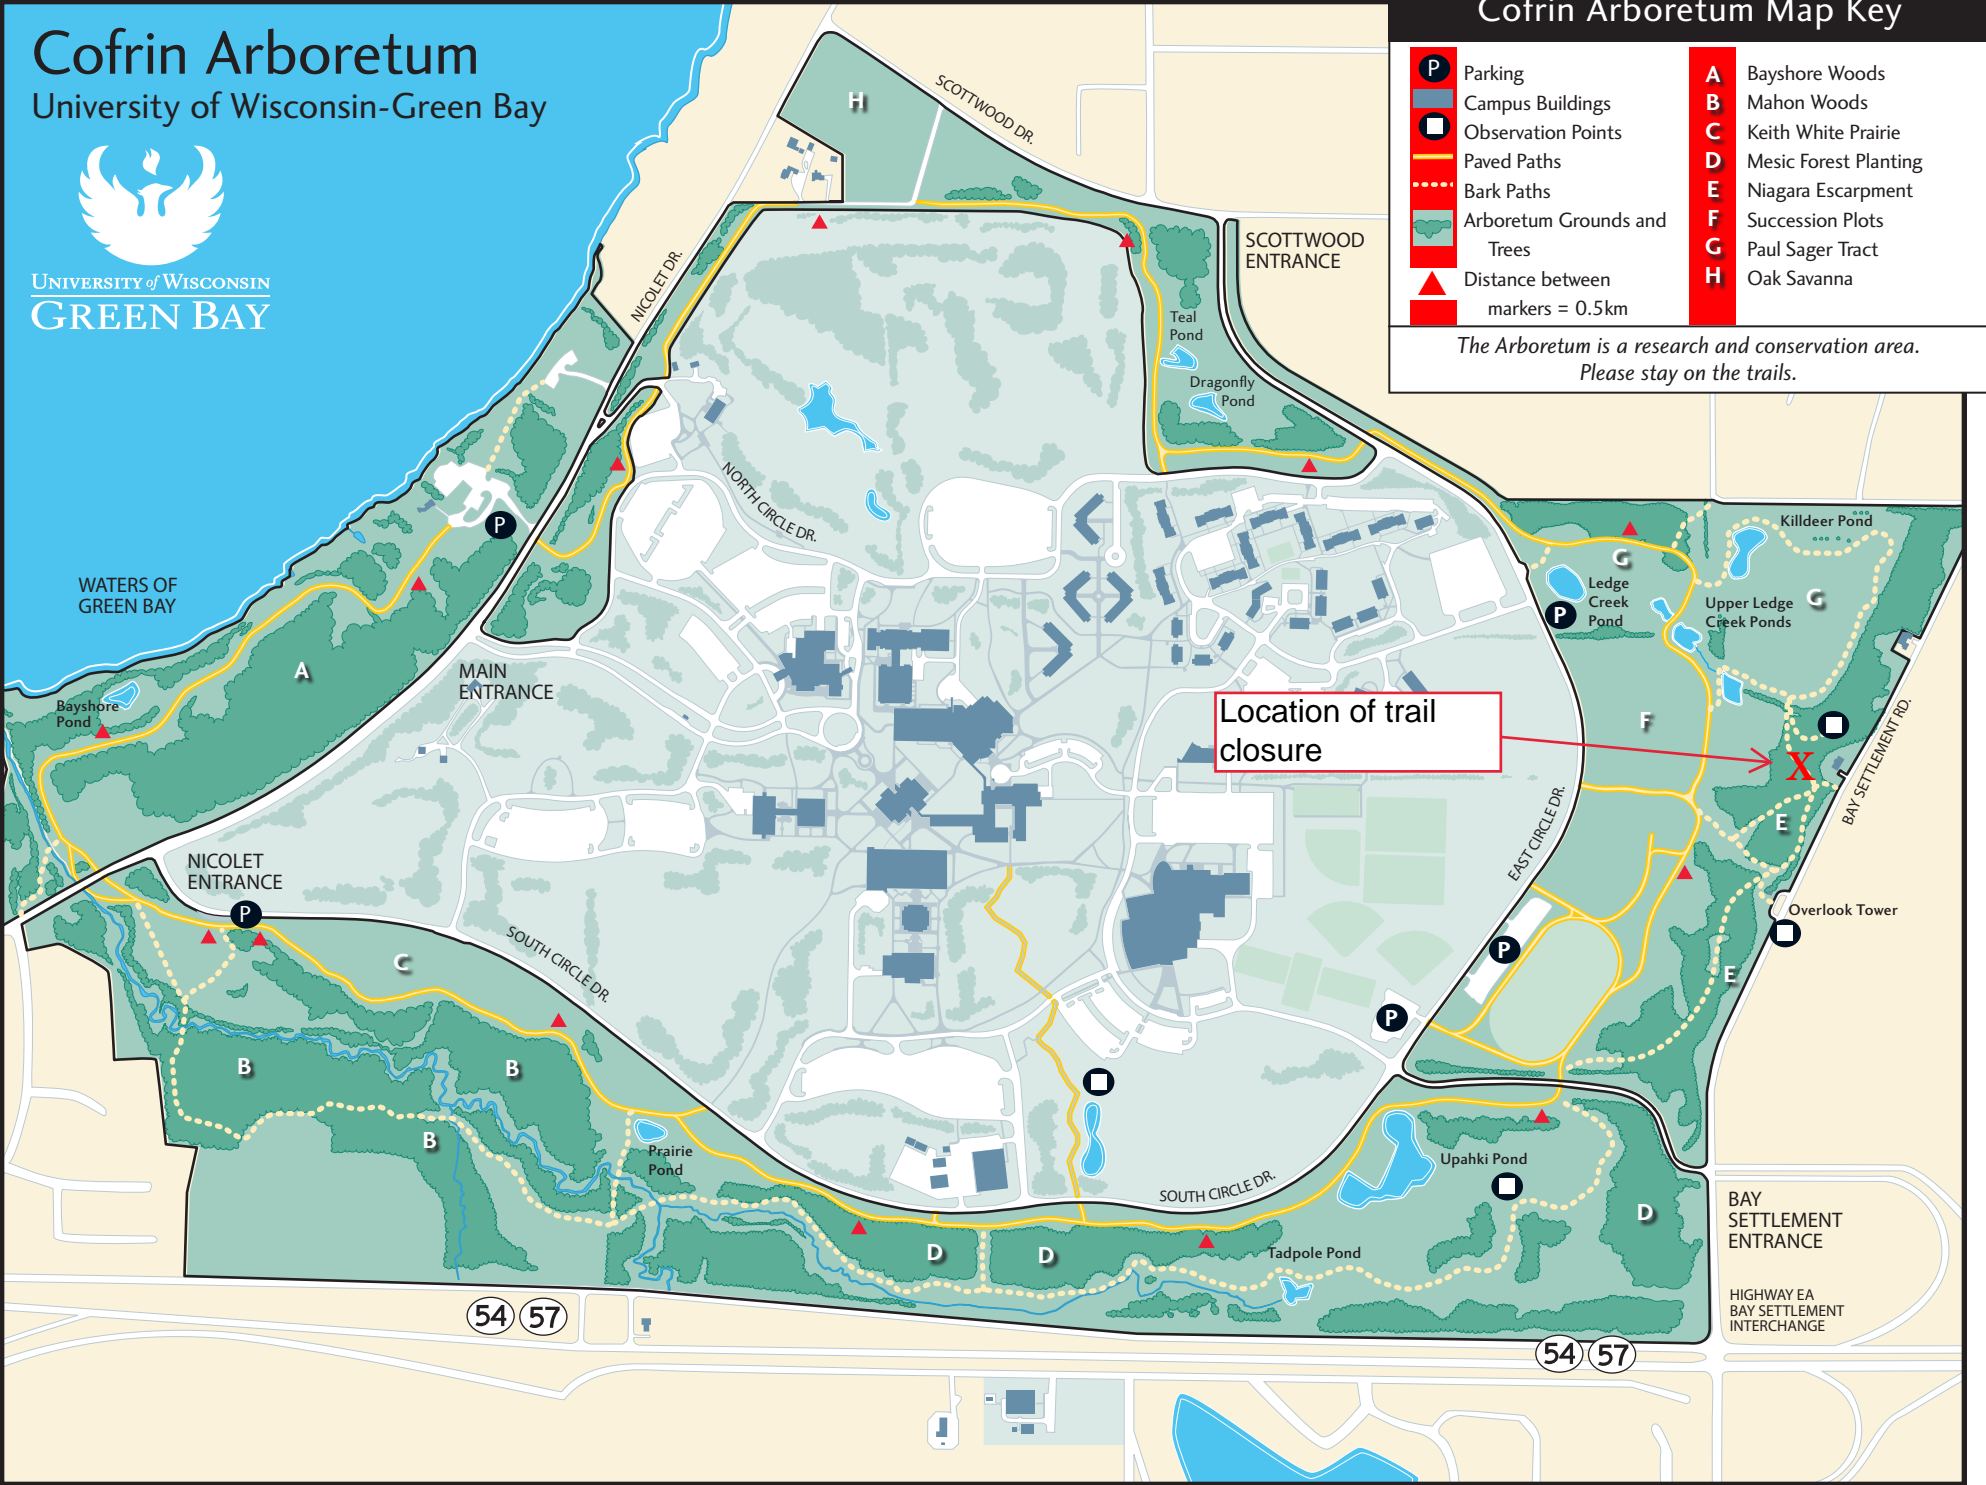

Cofrin Arboretum

University of Wisconsin-Green Bay

Cofrin Arboretum Map Key

- | | |
|----------------------------------|--------------------------------|
| P Parking | A Bayshore Woods |
| Campus Buildings | B Mahon Woods |
| Observation Points | C Keith White Prairie |
| Paved Paths | D Mesic Forest Planting |
| Bark Paths | E Niagara Escarpment |
| Arboretum Grounds and Trees | F Succession Plots |
| Distance between markers = 0.5km | G Paul Sager Tract |
| | H Oak Savanna |

The Arboretum is a research and conservation area. Please stay on the trails.

Location of trail closure

BAY SETTLEMENT ENTRANCE

HIGHWAY EA BAY SETTLEMENT INTERCHANGE

54 57

54 57